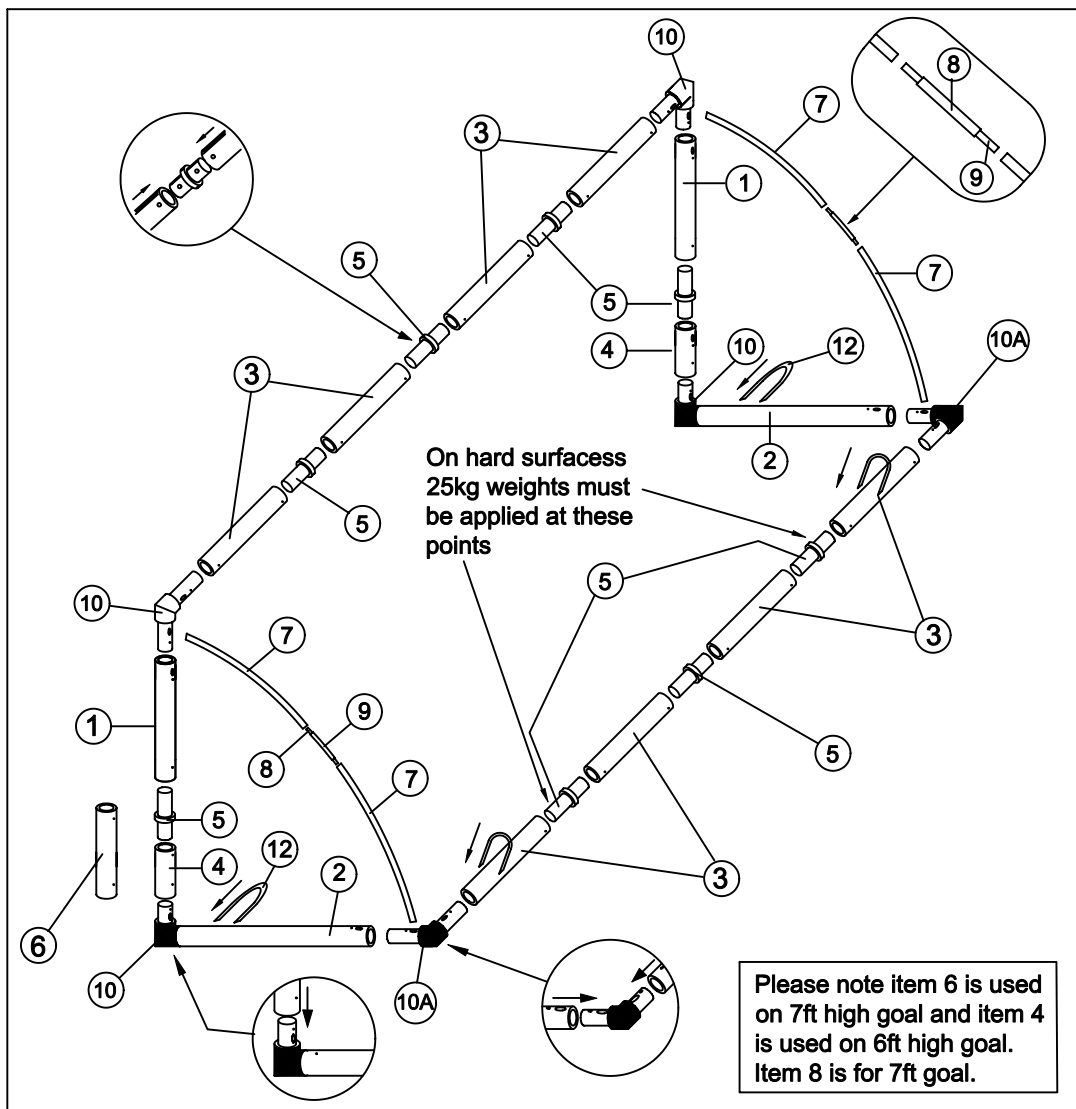

SAMBA MULTIGOAL

MAX SIZE 16' X 7' (488cm X 213.5cm) WITH STEEL CORNERS LOCKING

COMPONENT CHECKLIST AND ASSEMBLY INSTRUCTIONS

COMPONENT	No	Qty
	1	2
	2	2
	3	8
	4	2
	5	8
	6	2
	7	4
	8	2
	9	2
	10	2
	10A	2
	12	4
NET	13	1
 QUICK CLIPS	14	1 bag
BAG	15	1

SAFETY INSTRUCTIONS

1. Always check the goal post and net for defects before use and replace damaged parts.
 2. Do not use goal with faulty parts.
 3. The goal must always be secured to the ground. Weights to be used on hard surfaces, ground anchors on grass.
 4. Never climb on the net or the goal frame.
 5. The goal must never be used without the net fitted.
 6. The goal complies with BS 5665 Parts 1 & EN 71 Parts 1 & 2 Safety standard.
- Please adhere to the safety instructions at all times.**

ASSEMBLY INSTRUCTIONS

1. Assemble the base first.
2. Assemble the cross bar and uprights, using item 6 for 7ft goal or item 4 for 6ft goal.
3. Fit the cross bar and upright assembly to the base.
4. Assemble the tension bars items 7 & 9 together. (Item 8 is used on 7ft high goal only)
5. Fit the tension bar assemblies to the goal. It is important that the tension bar is fitted into the top of the goal first, then fit into the large hole at the back of the base.
6. Fit the net by wrapping the net round the post and clipping on the inside. Coloured cord denotes top of the net.
7. Ensure the posts are upright and the cross bar is level before securing to the ground with the anchors.